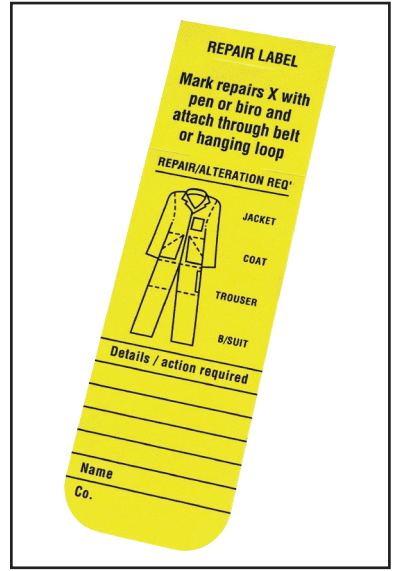

Repair Advice Tags

Repair Advice Tags

Repair Advice Tags are for writing repair or alteration requirements and attaching to garments. They are designed to attach to the hanging loop, belt loop or the garment's hanger.

KEY BENEFITS

- Digitally printed in any number of colours
- Custom shapes and sizes
- Add your company logo
- Easy to attach
- Write on with a laundry marker or ballpoint pen
- Individually cut and stacked

TYPICAL USES

- Attaching to rental garments

INTENDED FOR

WORKWEAR